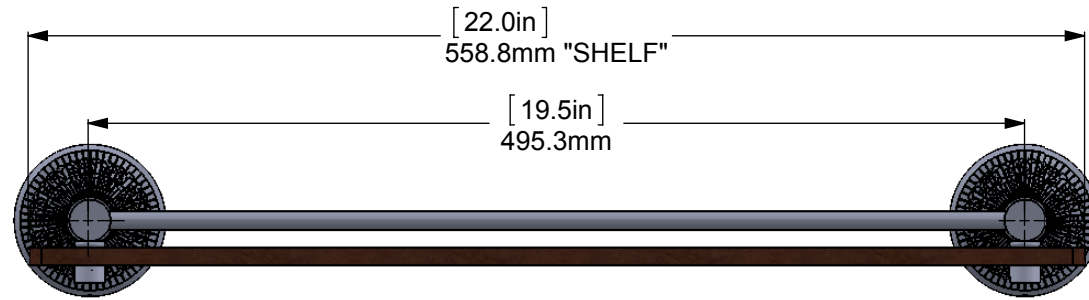

ITEM NO.	PART NUMBER	DESCRIPTION	QTY.
1	BPMC	Back Plate	2
2	IRWRT-22	IPE SHELF	1
3	CRRD-12	Connector	8
4	TU12-1.8	Tube-12, L=1.8	2
5	MR-TILT-FITT	HUB-CON	2
6	TU12-2	Tube-12, L=2	2
7	HBTTT-78	Hub	2
8	CARD-58	LOCK	2
9	TU38-19.5	TUBE -38,L=19.5	2

UNLESS OTHERWISE STATED

.X	±.3mm
.XX	±.15mm
.XXX	±.008mm

COPYRIGHT © Allied Brass 2016

DRAWN	3/26/2017	I.M
CHECKED	3/26/2017	P.D
APPROVED	3/26/2017	R.A

MATERIAL:	BRASS
DESCRIPTION:	Monte Carlo Collection Solid IPE Ironwood Shelf with Gallery Rail