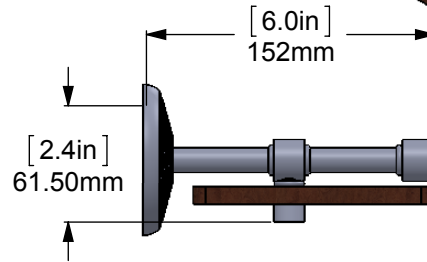

ITEM NO.	PART NUMBER	DESCRIPTION	QTY.
1	BPMC	Back Plate	2
2	IRWRT-22	IPE SHELF	1
3	CRRD-12	Connector	8
4	TU12-1.8	Tube-12, L=1.8	2
5	MR-TILT-FITT	HUB-CON	2
6	TU12-2	Tube-12, L=2	2
7	HBTTT-78	Hub	2
8	CARD-58	LOCK	2
9	TU38-19.5	TUBE -38,L=19.5	2

UNLESS OTHERWISE STATED

.X	±.3mm
.XX	±.15mm
.XXX	±.008mm

COPYRIGHT © Allied Brass 2016

DRAWN	3/26/2017	I.M
CHECKED	3/26/2017	P.D
APPROVED	3/26/2017	R.A

MATERIAL:	BRASS
DESCRIPTION:	Monte Carlo Collection Solid IPE Ironwood Shelf with Gallery Rail

FINISH	TBD
QUANTITY	TBD
DRAWING No.	REV
MC-1-22-GAL-IRW	0
SCALE	1:4 SHEET: 01 A4