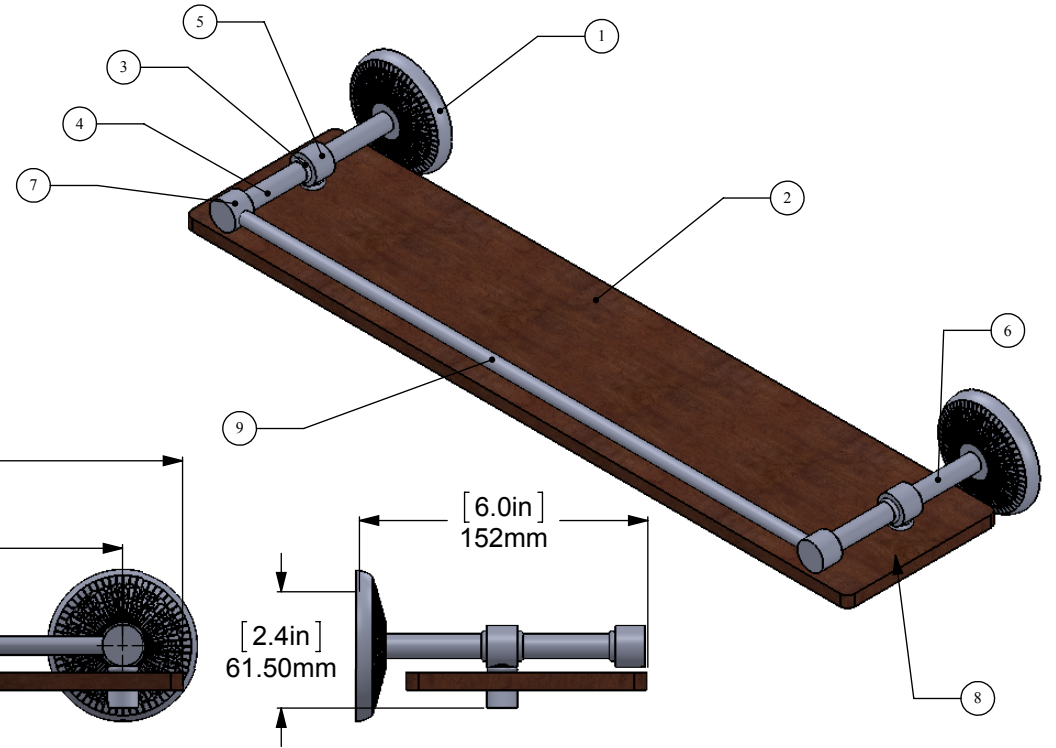

ITEM NO.	PART NUMBER	DESCRIPTION	QTY.
1	BPMC	Back Plate	2
2	IRWRT-22	IPE SHELF	1
3	CRRD-12	Connector	8
4	TU12-1.8	Tube-12, L=1.8	2
5	MR-TILT-FITT	HUB-CON	2
6	TU12-2	Tube-12, L=2	2
7	HBTTT-78	Hub	2
8	CARD-58	LOCK	2
9	TU38-19.5	TUBE -38,L=19.5	2

UNLESS OTHERWISE STATED

.X	±.3mm
.XX	±.15mm
.XXX	±.008mm

COPYRIGHT © Allied Brass 2016

DRAWN	3/26/2017	I.M
CHECKED	3/26/2017	P.D
APPROVED	3/26/2017	R.A

MATERIAL:	BRASS
DESCRIPTION:	Monte Carlo Collection Solid IPE Ironwood Shelf with Gallery Rail

FINISH	TBD
QUANTITY	TBD
DRAWING No.	REV
MC-1-22-GAL-IRW	0
SCALE	1:4 SHEET: 01 A4